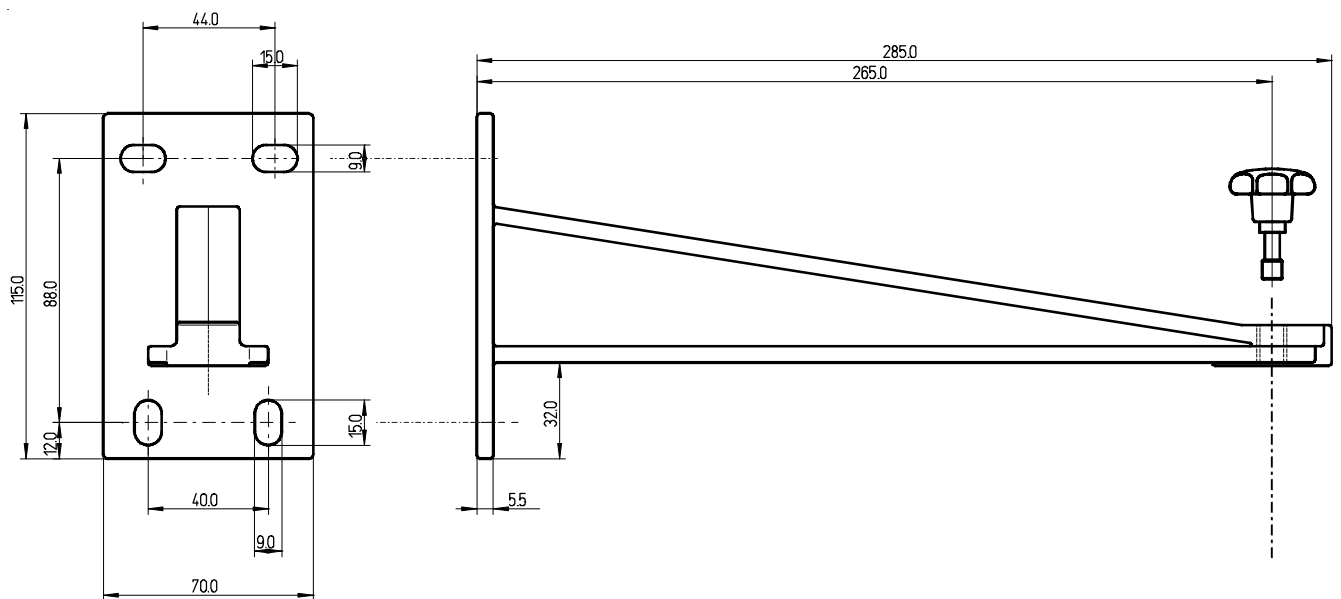

INFRACOM®

WB8 - Wall mounting bracket

BRÄHLER ICS is committed to continually improving its products and so reserves the right to make technical modifications without notice.

Description

The wall bracket WB8 is provided for mounting the IRad radiator.

The metal wall mounting bracket can be mounted on a wall or ceiling. The mounting thread is of 3/8".

Technical Data

- colour: black
- weight: 0.5 kg
- dimensions: 115 x 70 x 285 mm

System components

- Security cord (06.6700) for wall or ceiling mounting applications
- B3: Mounting bracket for 2 INFRACOM radiators
- IRad radiator